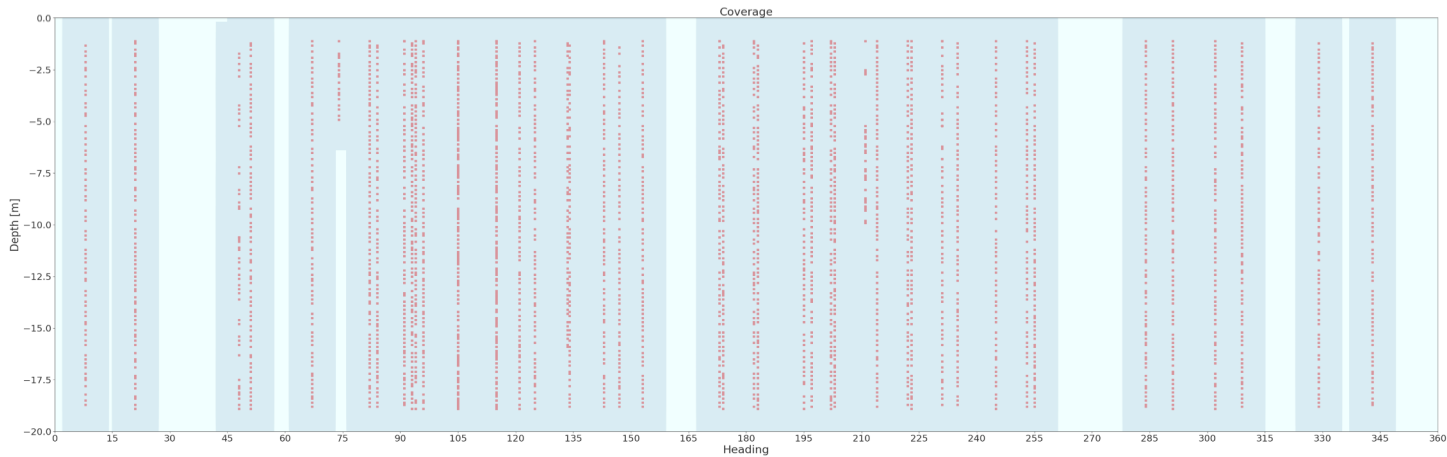

**100% Inspection
COVERAGE**

DEMO REPORT

100% inspection COVERAGE DEMO REPORT

Date: May 25, 2022.

Location: Demo Farm, 12345, 12345

Cage: XY123ZZ

Percentage of covered cage/net area

78%

- Uncovered cage/net area
- Covered with ROV inspection
- Useable frames from video

KARMENstudio

advanced aquaculture video analysis