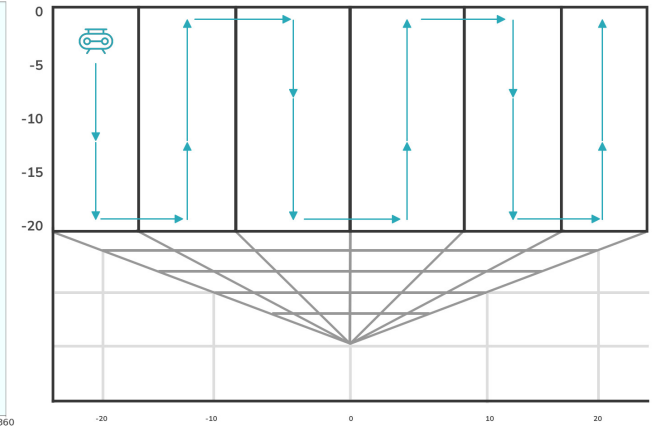

**100% Inspection
COVERAGE**

DEMO REPORT

100% inspection COVERAGE DEMO REPORT

Date: May 25, 2022.

Location: Demo Farm, 12345, 12345

Cage: XY123ZZ

Percentage of covered cage/net area

78%

- Uncovered cage/net area
- Covered with ROV inspection
- Useable frames from video

KARMENstudio

advanced aquaculture video analysis