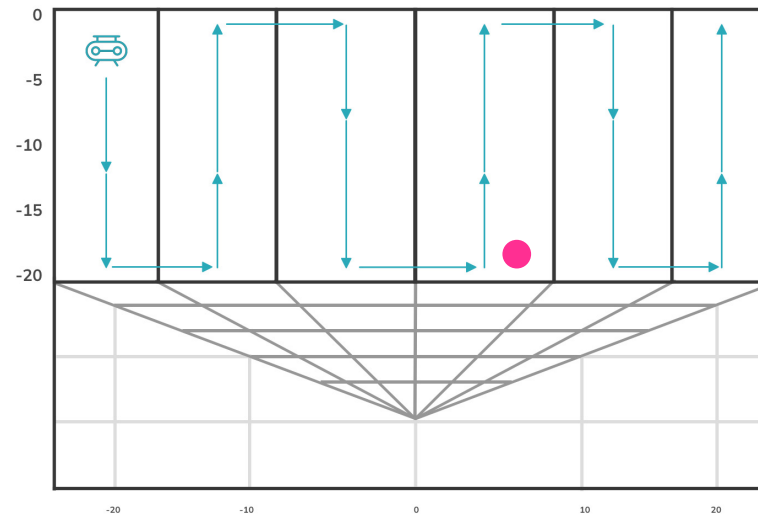

**Detección
de roturas**

DEMO REPORT

Detección de roturas DEMO REPORT

Date: May 25, 2022.

Location: Demo Farm, 12345, 12345

Cage: XY123ZZ

ALERT - HOLES DETECTED!

HOLE INFO

Depth: -18.8 m

Heading: 217°

Estimated hole area: 320 cm²

KARMENstudio

advanced aquaculture video analysis